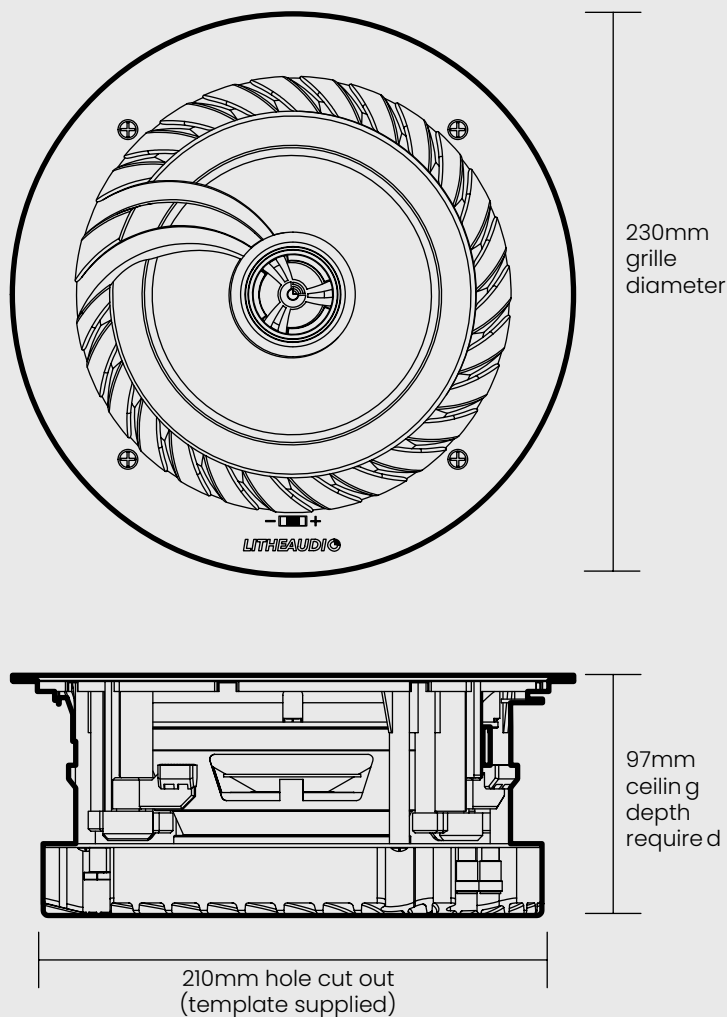

Audio Spec

- Woofer: 6.5" Woven Glass Fiber cone
- Tweeter: 0.75" Titanium Cone
- Mono/Stereo Switch
- RMS Power: 50W RMS
- Impedance: 8 Ohms
- Sound Quality THD+N 0.009%, 55Hz-20kHz
- Sensitivity (1W/1m): 90dB
- Audio Sample Rate: 8Khz
- Digital Class D Amplifier

litheaudio.com/bluetooth

Visit our website or open you phone's camera and scan the QR code to visit our product page

SPECIFICATIONS / FEATURES

Speaker Spec

210mm Cut-Out Diameter
 Weight: 3.7kg
 Power Supply: DC24V / 2.5A
 Dimensions: (W x D) 230 x 97 mm
 Operating Temperature: 0° to 40° C
 Storage Temperature: -20° to 70° C
 Limited Warranty: 2 Year