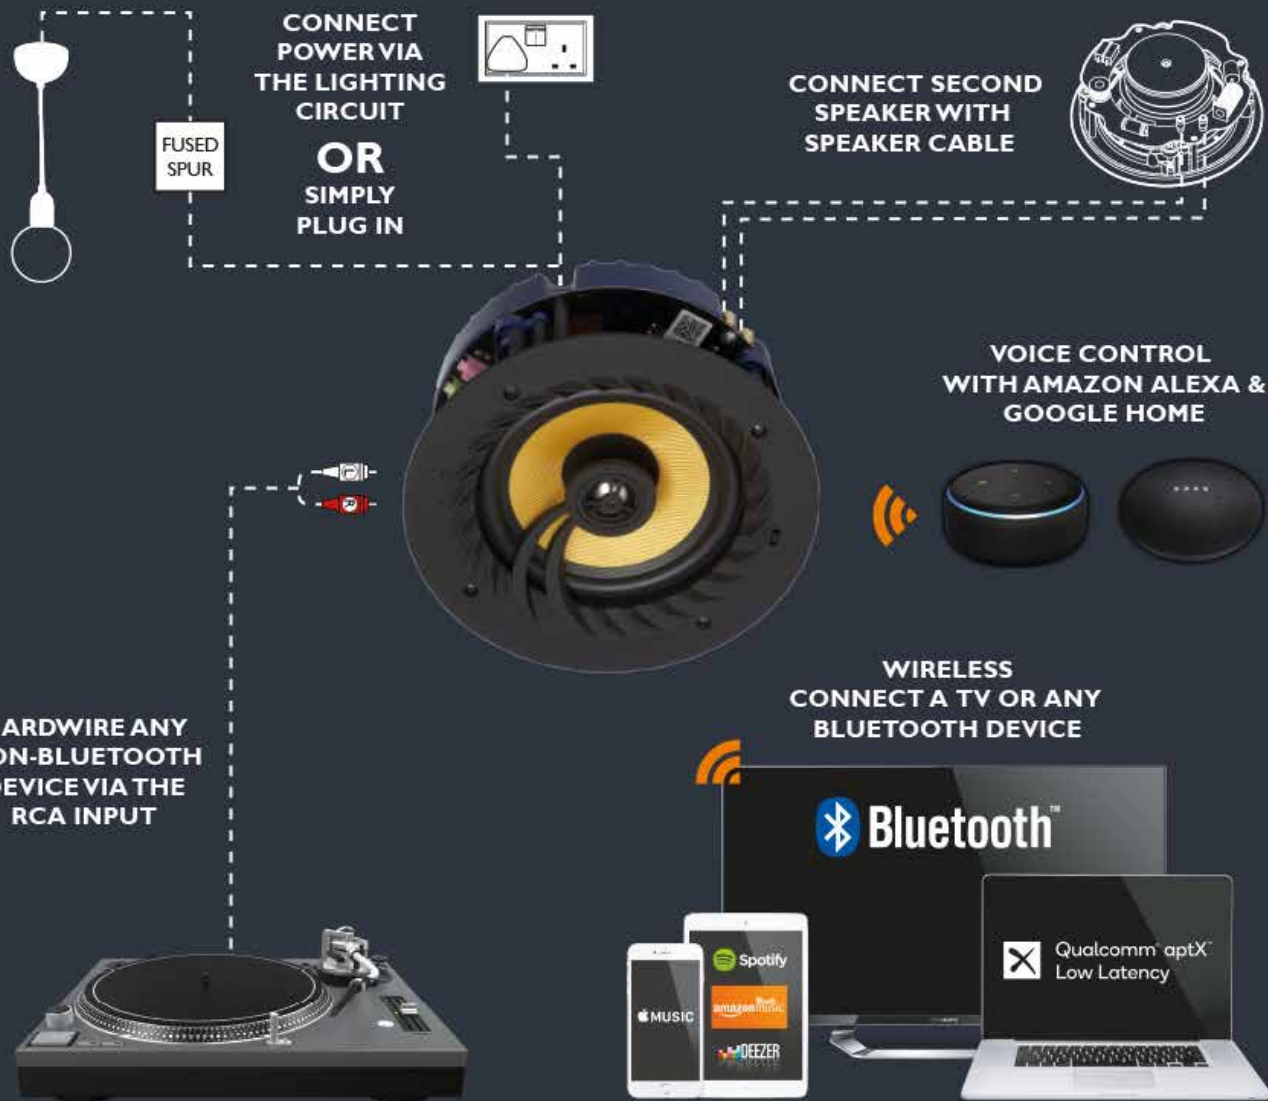

BLUETOOTH

CEILING SPEAKER

WIRELESS AUDIO

Our All-in-one Wireless Bluetooth 5 Ceiling Speakers allow you to play Apple Music, Amazon Music, Spotify or any other audio streaming service from your phone. We combine an Amplifier, Bluetooth Receiver, and a High-Quality Speaker, to offer you the ideal All-in-one Solution for your property.

 **Bluetooth 5.0**

30_m
RANGE

Qualcomm[®] aptX[™]
Low Latency

 **LINE-IN**

LITHEAUDIO 

Features

- Bluetooth 5.0 with a 30m connection
- All in one Built in Amplifier and Bluetooth
- Easily connect to plug socket or existing lighting circuit
- Frameless protective metal grille, magnetically attaches to the speaker
- Works with Google Home Mini (no pin required)
- Works with Amazon Echo dot (no pin required)

Connectivity

- Works with any Bluetooth v5.0 device (backwards compatible)
- aptX low latency chipset
- Wireless Range: Up to 30 metres (with compatible Bluetooth v5.0 devices)
- Autodetects RCA connection for TV, Amplifier, etc
- Output for additional Passive slave speaker
- Lithe LINK connect upto 3 master BT speaker to play on all

Audio Spec

- Woofer: 6.5" Woven Glass Fiber cone
- Tweeter: 0.75" Titanium Cone
- Mono/Stereo Switch
- RMS Power: 50W RMS
- Impedance: 8 Ohms
- Sound Quality THD+N 0.009%, 55Hz-20kHz
- Sensitivity (1W/1m): 90dB
- Audio Sample Rate: 8Khz
- Digital Class D Amplifier