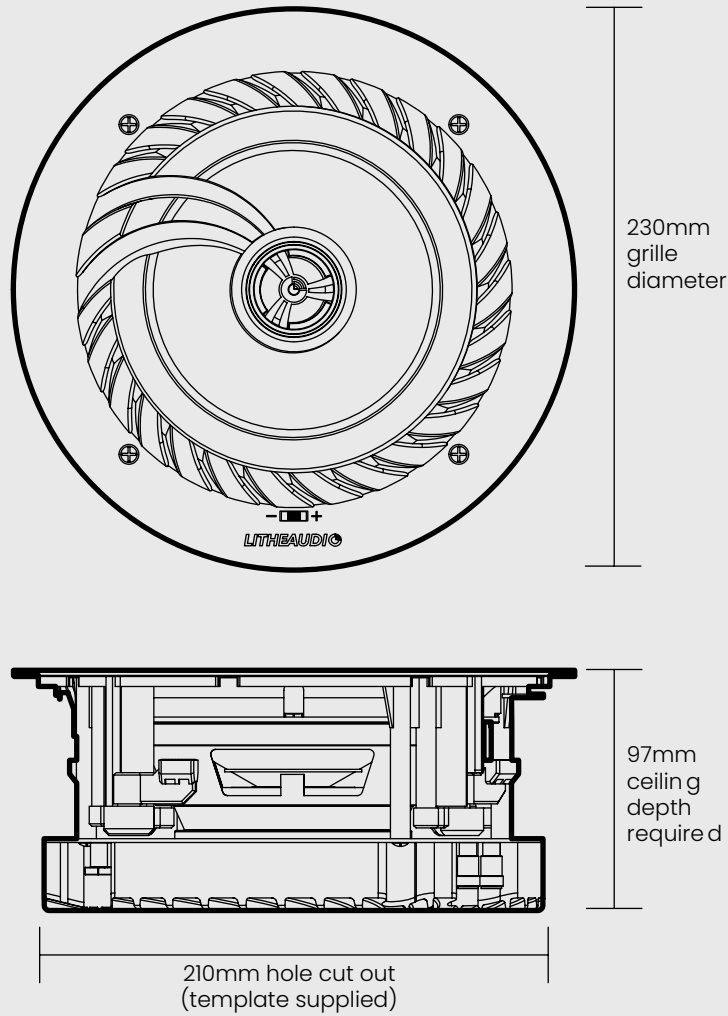

litheaudio.com/bluetooth

Visit our website or open you phone's camera and scan the QR code to visit our product page

SPECIFICATIONS / FEATURES

Speaker Spec

210mm Cut-Out Diameter
Weight: 3.7kg
Power Supply: DC24V / 2.5A
Dimensions: (W x D) 230 x 97 mm
Operating Temperature: 0° to 40° C
Storage Temperature: -20° to 70° C
Limited Warranty: 2 Year