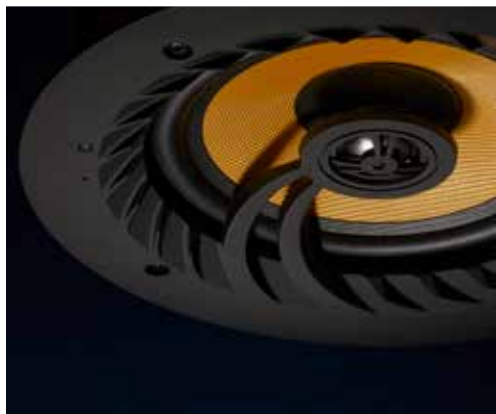

BLUETOOTH

CEILING SPEAKER

WIRELESS AUDIO

Our All-in-one Wireless Bluetooth 5 Ceiling Speakers allow you to play Apple Music, Amazon Music, Spotify or any other audio streaming service from your phone. We combine an Amplifier, Bluetooth Receiver, and a High-Quality Speaker, to offer you the ideal All-in-one Solution for your property.

 **Bluetooth 5.0**

30_m
RANGE

Qualcomm[®] aptX[™]
Low Latency

 **LINE-IN**

LITHEAUDIO 

Features

- Bluetooth 5.0 with a 30m connection
- All in one Built in Amplifier and Bluetooth
- Easily connect to plug socket or existing lighting circuit
- Frameless protective metal grille, magnetically attaches to the speaker
- Works with Google Home Mini (no pin required)
- Works with Amazon Echo dot (no pin required)

Connectivity

- Works with any Bluetooth v5.0 device (backwards compatible)
- aptX low latency chipset
- Wireless Range: Up to 30 metres (with compatible Bluetooth v5.0 devices)
- Autodetects RCA connection for TV, Amplifier, etc
- Output for additional Passive slave speaker
- Lithe LINK connect upto 3 master BT speaker to play on all

Audio Spec

- Woofer: 6.5" Woven Glass Fiber cone
- Tweeter: 0.75" Titanium Cone
- Mono/Stereo Switch
- RMS Power: 50W RMS
- Impedance: 8 Ohms
- Sound Quality THD+N 0.009%, 55Hz-20kHz
- Sensitivity (1W/1m): 90dB
- Audio Sample Rate: 8Khz
- Digital Class D Amplifier