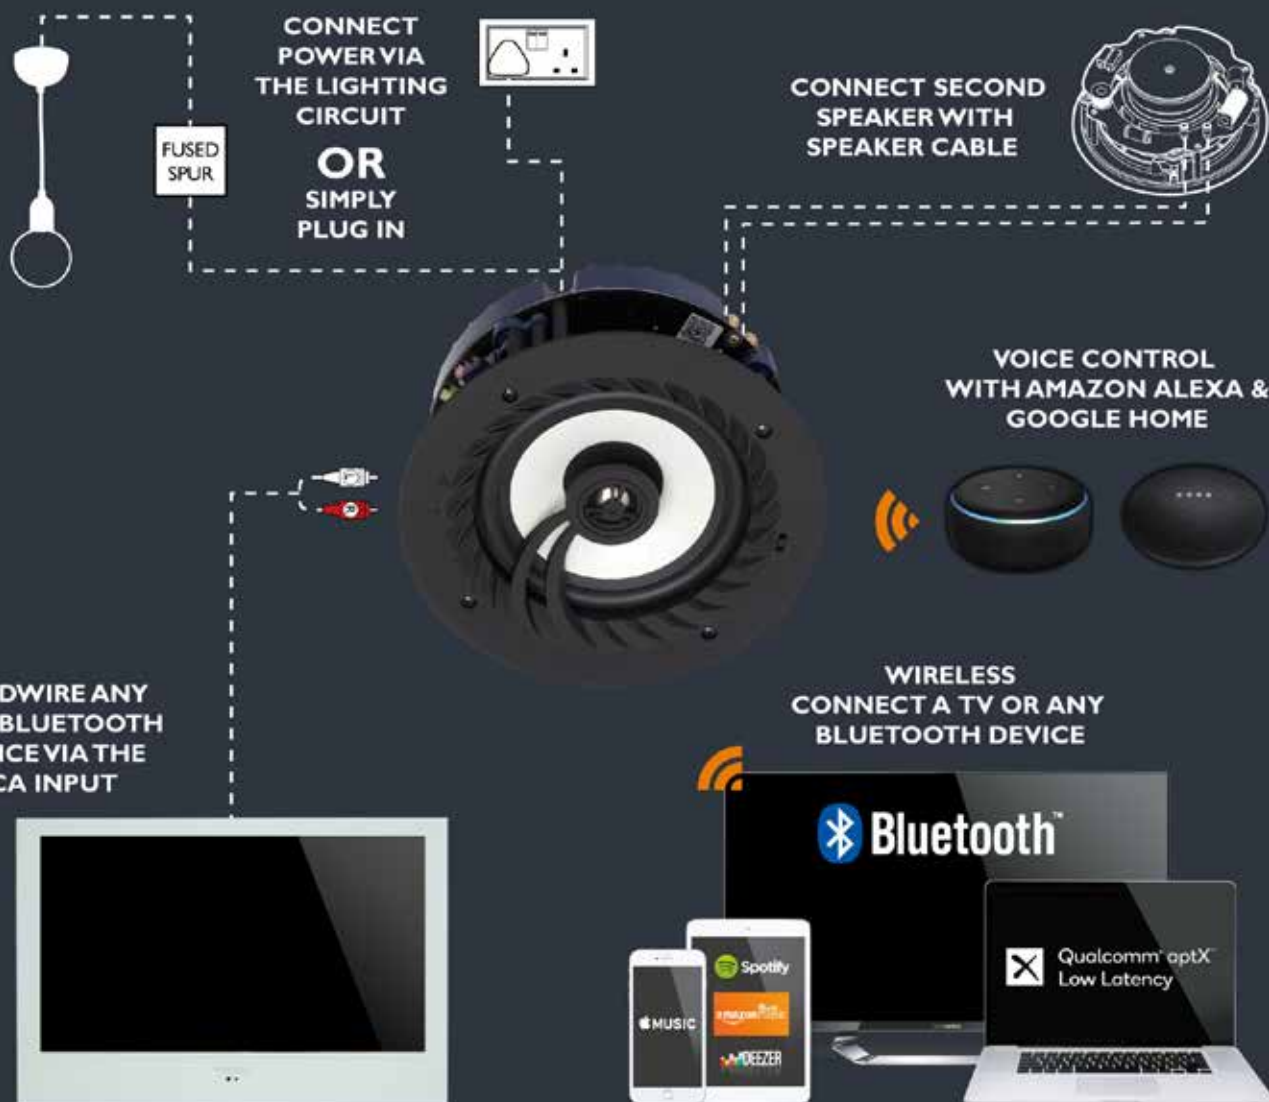

## WIRELESS AUDIO

Our All-in-one Wireless IP44 Bluetooth 5 Ceiling Speakers allow you to play Apple Music, Amazon Music, Spotify or any other audio streaming service from your phone. We combine an Amplifier, Bluetooth Receiver, and a High-Quality Speaker, to offer you the ideal All-in-one Solution for your property.

# LITHEAUDIO

**Features**

- Bluetooth 5.0 with a 30m connection
- All in one Built in Amplifier and Bluetooth
- Easily connect to plug socket or existing lighting circuit
- Frameless protective metal grille, magnetically attaches to the speaker
- Works with Google Home Mini (no pin required)
- Works with Amazon Echo dot (no pin required)

**Connectivity**

- Works with any Bluetooth v5.0 device (backwards compatible)
- aptX low latency chipset
- Wireless Range: Up to 30 metres (with compatible Bluetooth V5.0 devices)
- Autodetects RCA connection for TV, Amplifier, etc
- Output for additional Passive slave speaker
- Lithe LINK connect upto 3 master BT speaker to play on all

**Audio Spec**

- Woofer: 6.5" Polypropylene Cone
- Tweeter: 0.75" Titanium Cone
- Mono/Stereo Switch
- RMS Power: 50W RMS
- Impedance: 8 Ohms
- Sound Quality THD+N 0.009%, 55Hz-20kHz
- Sensitivity (1W/1m): 90dB
- Audio Sample Rate: 8Khz
- Digital Class D Amplifier