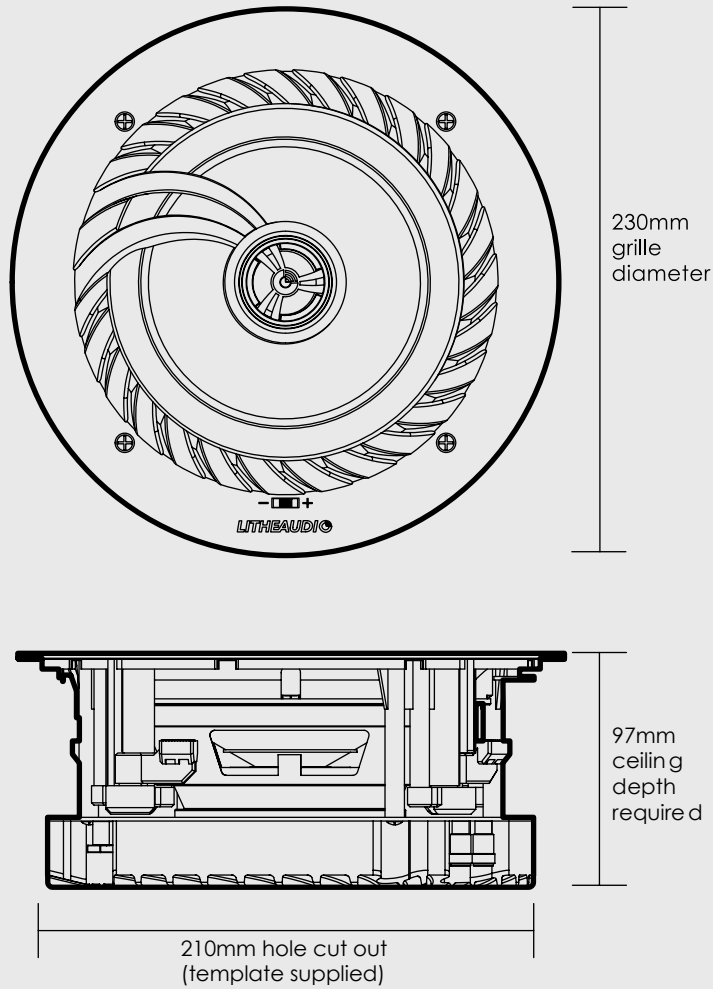

SPECIFICATIONS / FEATURES

SPECIFICATIONS / FEATURES

Features	Connectivity	Audio Spec
Bluetooth 5.0 with a 30m connection	Works with any Bluetooth v5.0 device (backwards compatible)	Woofer: 6.5" Polypropylene Cone
All in one Built in Amplifier and Bluetooth	aptX low latency chipset	Tweeter: 0.75" Titanium Cone
Easily connect to plug socket or existing lighting circuit	Wireless Range: Up to 30 metres (with compatible Bluetooth V5.0 devices)	Mono/Stereo Switch
Frameless protective metal grille, magnetically attaches to the speaker	Autodetects RCA connection for TV, Amplifier, etc	RMS Power: 50W RMS
Any Electrician can fit within 30 minutes	Output for additional Passive slave speaker	Impedance: 8 Ohms
Works with Google Home Mini (no pin required)	Lithe LINK connect upto 3 master BT speaker to play on all	Sound Quality THD+N 0.009%, 55Hz-20kHz
Works with Amazon Echo dot (no pin required)		Sensitivity (1W/1m): 90dB
		Audio Sample Rate: 8Khz
		Digital Class D Amplifier
Speaker Spec	What's in the box	SKU Codes
210mm cut-out diameter	IP44 BT 5 Ceiling Speaker	03210 Bathroom Single (Master)
Weight: 3.7kg	Power Supply	03211 Bathroom Pair Kit (Master + Passive)
Power Supply: DC24V / 2.5A	Cutting template	
Dimensions: (W x D) 230 x 97 mm	Instruction manual	
Operating Temperature: 0° to 40° C	Included in pair kit (03211)	
Storage Temperature: -20° to 70° C	5m Speaker Cable (SKU 03211)	
Limited Warranty: 2 Year	IP44 Passive Ceiling Speaker (SKU 03211)	

litheaudio.com/bathroom-bluetooth

Visit our website or open you phone's camera and scan the QR code to visit our product page